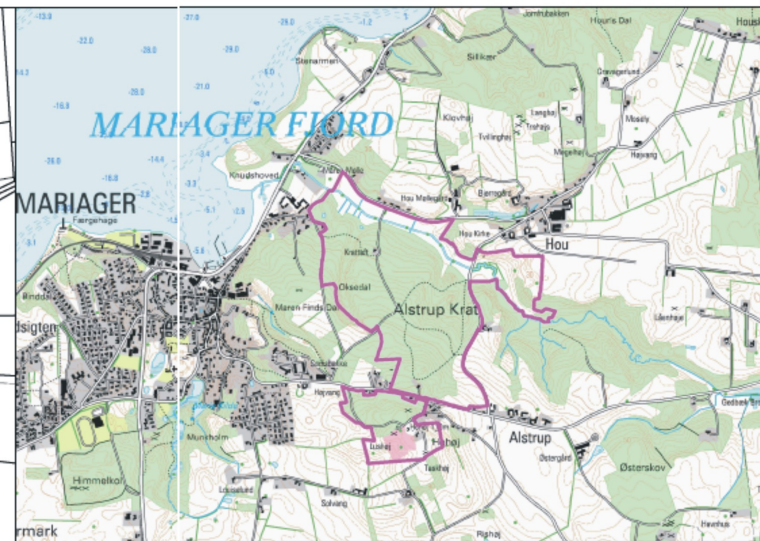

DN MARIAGERFJORD

ÅRSBERETNING 2010

BIODIVERSITET

Naturens mangfoldighed

Arter forsvinder
Økosystemer forringes
Haren er blevet et truet dyr

A photograph of a forest streambed. The streambed is a narrow, shallow channel filled with fallen brown leaves and twigs. The banks are steep and covered in vibrant green moss. Tall, thin trees with green foliage surround the stream, creating a dense canopy. The lighting is soft, suggesting a shaded forest environment.

Fredninger

Alstrup Krat
Ajstrup
Kielstrup

Fredning af Alstrup Krat

Fredningsnævnets afgørelse af februar 2009 (Fs 10/2007)

Arealer i Mariagerfjord Kommune:

Mariager Markjorder
 Alstrup, Mariager Jorder
 Hou, Mariager Jorder